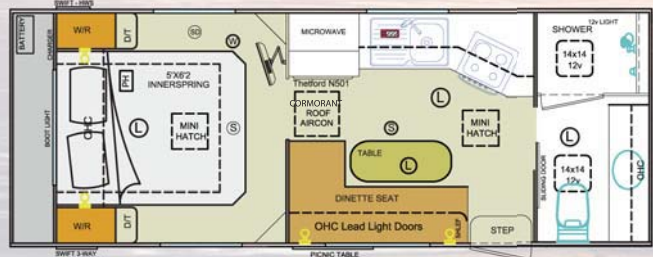

DS 28 19' X 7'9

DS 22 19'8 X 7'9

DS 34 21' X 7'9

ROYAL FLAIR CARAVANS
 26-28 Merola Way,
 Campbellfield, Victoria 3061
 PH: (03) 9357 8118 FAX: (03) 9357 8330
 email: sales@royalflair.com.au

Dealer

DESIGNER SERIES

Designer Series Standard Features

- Electric Brakes
- Leaf Spring Suspension
- Galvanised Wheel Arches
- New Lightweight Supagal Chassis
- 2" Heavy Duty Axle
- Wheel Spats
- 195 x 14 Light Truck Alloy
- 2 x 4.5kg Gas Bottles
- Looped Bumper Bar/3rd Arm/Spare Wheel
- Bike Rack Provision
- Front Storage Boot 16"
- 450x1524 Boot Lid
- Pebbleguard
- Lockable Water Filler
- City Mains Pressure Inlet
- Main Pressure Tap
- External Power Point
- Annex Light
- Full Insulation
- Queen Bed Fixed 5' x 6'2"
- Bedspread
- Mirrored Wardrobe Doors
- Lead Light Doors
- Bathroom Acc
- Raised Walls
- Internal Full Length Wardrobe with Dressing Table
- Full Laminex Splash Back
- Fre Extinguisher
- Towel Hanger Under O.H.C.
- Mini Grill 1 x Electric 3 x Gas
- Thefford 164Ltr Fridge
- Cormorant Roof Aircon
- 12V Rangehood
- T.V Plug
- Microwave Oven
- Timber Cupboard Doors
- Pillow Upholstery
- Venetian Blinds
- Timber edging Benchtops
- High Density Foam
- 15" LCD TV / DVD Combo
- CD & 2 Roof Speakers
- External Speakers
- Siding Pantry
- Handle light
- 2 - Pots & Pans Drawers
- A & E Awning 8300
- Security Door
- Easy Lifters
- 1 Drawer Under L - Shape
- Pressure Hatch
- External Picnic Table
- Swift 3-way Sliding BBQ
- Swift HWS 240V Gas (in shower Van Only)
- Gas Detector
- Flickmixer Tap & Pump
- 40amp Circuit Breaker
- Pre-Wire for Solar
- 100amp Battery & 30amp Charger
- Clock
- LED External Lights
- All 12V Lighting
- Wyngard
- Drop Down Jacks
- Fibreglass Step
- O/H/C With Gas Struts & Large Doors
- Poly Plastic Windows
- Boot Light
- Watertank Cover Galvanised
- Royal Sink
- Push Buttons & New Style Handles
- Water Guage
- Timber Pelmets
- Hydraulic Jack
- Pillow Upholstery
- 3" Checkerplate Sides