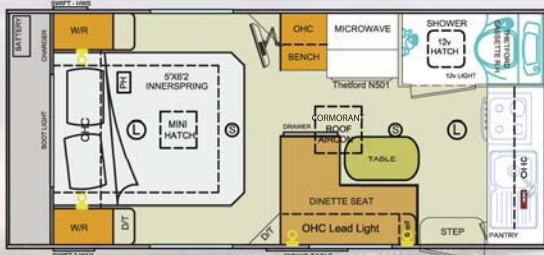

DS 28 19' X 7'9

DS 22 19'8 X 7'9

DS 34 21' X 7'9

ROYAL FLAIR CARAVANS
 26-28 Merola Way,
 Campbellfield, Victoria 3061
 PH: (03) 9357 8118 FAX: (03) 9357 8330
 email: sales@royalflair.com.au

Dealer

DESIGNER SERIES

Designer Series Standard Features

- Electric Brakes
- Leaf Spring Suspension
- Galvanised Wheel Arches
- New Lightweight Supagal Chassis
- 2" Heavy Duty Axle
- Wheel Spats
- 195 x 14 Light Truck Alloy
- 2 x 4.5kg Gas Bottles
- Looped Bumper Bar/3rd Arm/Spare Wheel
- Bike Rack Provision
- Front Storage Boot 16"
- 450x1524 Boot Lid
- Pebbleguard
- Lockable Water Filler
- City Mains Pressure Inlet
- Main Pressure Tap
- External Power Point
- Annex Light
- Full Insulation
- Queen Bed Fixed 5' x 6'2"
- Bedspread
- Mirrored Wardrobe Doors
- Lead Light Doors
- Bathroom Acc
- Raised Walls
- Internal Full Length Wardrobe with Dressing Table
- Full Laminex Splash Back
- Fre Extinguisher
- Towel Hanger Under O.H.C.
- Mini Grill 1 x Electric 3 x Gas
- Thefford 164Ltr Fridge
- Cormorant Roof Aircon
- 12V Rangehood
- T.V Plug
- Microwave Oven
- Timber Cupboard Doors
- Pillow Upholstery
- Venetian Blinds
- Timber edging Benchtops
- High Density Foam
- 15" LCD TV / DVD Combo
- CD & 2 Roof Speakers
- External Speakers
- Siding Pantry
- Handle light
- 2 - Pots & Pans Drawers
- A & E Awning 8300
- Security Door
- Easy Lifters
- 1 Drawer Under L - Shape
- Pressure Hatch
- External Picnic Table
- Swift 3-way Sliding BBQ
- Swift HWS 240V Gas (in shower Van Only)
- Gas Detector
- Flickmixer Tap & Pump
- 40amp Circuit Breaker
- Pre-Wire for Solar
- 100amp Battery & 30amp Charger
- Clock
- LED External Lights
- All 12V Lighting
- Wyngard
- Drop Down Jacks
- Fibreglass Step
- O/H/C With Gas Struts & Large Doors
- Poly Plastic Windows
- Boot Light
- Watertank Cover Galvanised
- Royal Sink
- Push Buttons & New Style Handles
- Water Guage
- Timber Pelmets
- Hydraulic Jack
- Pillow Upholstery
- 3" Checkerplate Sides