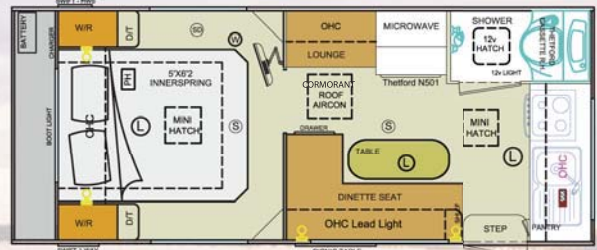

DS 28 19' X 7'9

DS 22 19'8 X 7'9

DS 34 21' X 7'9

ROYAL FLAIR CARAVANS
 26-28 Merola Way,
 Campbellfield, Victoria 3061
 PH: (03) 9357 8118 FAX: (03) 9357 8330
 email: sales@royalflair.com.au

Dealer

DESIGNER SERIES

Designer Series Standard Features

- Electric Brakes
- Leaf Spring Suspension
- Galvanised Wheel Arches
- New Lightweight Supagal Chassis
- 2" Heavy Duty Axle
- Wheel Spats
- 195 x 14 Light Truck Alloy
- 2 x 4.5kg Gas Bottles
- Looped Bumper Bar/3rd Arm/Spare Wheel
- Bike Rack Provision
- Front Storage Boot 16"
- 450x1524 Boot Lid
- Pebbleguard
- Lockable Water Filler
- City Mains Pressure Inlet
- Main Pressure Tap
- External Power Point
- Annex Light
- Full Insulation
- Queen Bed Fixed 5' x 6'2"
- Bedspread
- Mirrored Wardrobe Doors
- Lead Light Doors
- Bathroom Acc
- Raised Walls
- Internal Full Length Wardrobe with Dressing Table
- Full Laminex Splash Back
- Fre Extinguisher
- Towel Hanger Under O.H.C.
- Mini Grill 1 x Electric 3 x Gas
- Thefford 164Ltr Fridge
- Cormorant Roof Aircon
- 12V Rangehood
- T.V Plug
- Microwave Oven
- Timber Cupboard Doors
- Pillow Upholstery
- Venetian Blinds
- Timber edging Benchtops
- High Density Foam
- 15" LCD TV / DVD Combo
- CD & 2 Roof Speakers
- External Speakers
- Siding Pantry
- Handle light
- 2 - Pots & Pans Drawers
- A & E Awning 8300
- Security Door
- Easy Lifters
- 1 Drawer Under L - Shape
- Pressure Hatch
- External Picnic Table
- Swift 3-way Sliding BBQ
- Swift HWS 240V Gas (in shower Van Only)
- Gas Detector
- Flickmixer Tap & Pump
- 40amp Circuit Breaker
- Pre-Wire for Solar
- 100amp Battery & 30amp Charger
- Clock
- LED External Lights
- All 12V Lighting
- Wyngard
- Drop Down Jacks
- Fibreglass Step
- O/H/C With Gas Struts & Large Doors
- Poly Plastic Windows
- Boot Light
- Watertank Cover Galvanised
- Royal Sink
- Push Buttons & New Style Handles
- Water Guage
- Timber Pelmets
- Hydraulic Jack
- Pillow Upholstery
- 3" Checkerplate Sides