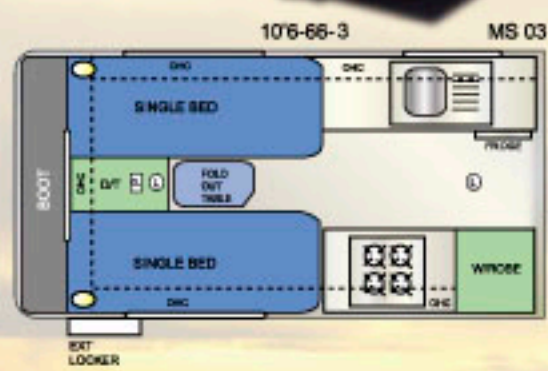

MINISPORT SERIES

ROYAL FLAIR CARAVANS
26-28 Merola Way,
Campbellfield, Victoria 3061
PH: (03) 9357 8118 FAX: (03) 9357 8330
email: sales@royalflair.com.au

Dealer