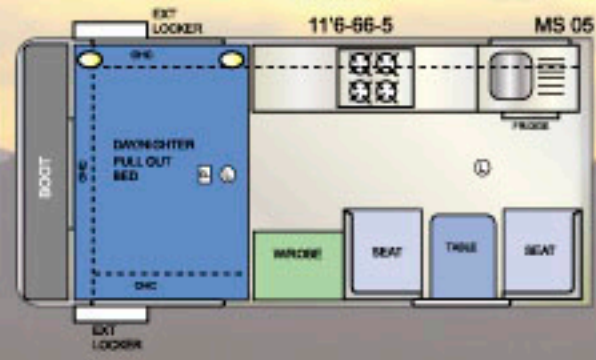

MINISPORT SERIES

ROYAL FLAIR CARAVANS
26-28 Merola Way,
Campbellfield, Victoria 3061
PH: (03) 9357 8118 FAX: (03) 9357 8330
email: sales@royalflair.com.au

Dealer