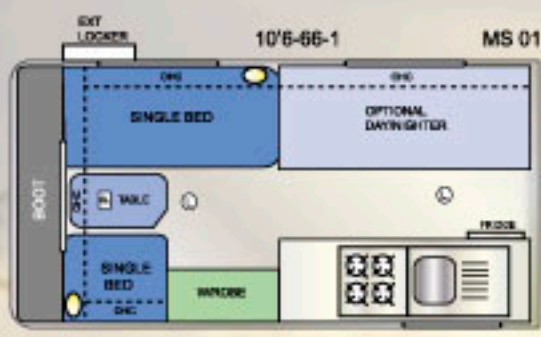

MINISPORT SERIES

ROYAL FLAIR CARAVANS
26-28 Merola Way,
Campbellfield, Victoria 3061
PH: (03) 9357 8118 FAX: (03) 9357 8330
email: sales@royalflair.com.au

Dealer