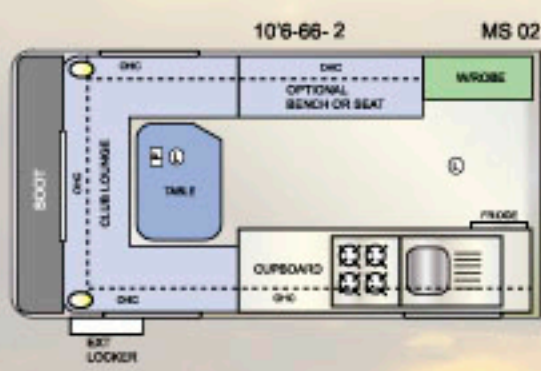

MINISPORT SERIES

ROYAL FLAIR CARAVANS
26-28 Merola Way,
Campbellfield, Victoria 3061
PH: (03) 9357 8118 FAX: (03) 9357 8330
email: sales@royalflair.com.au

Dealer