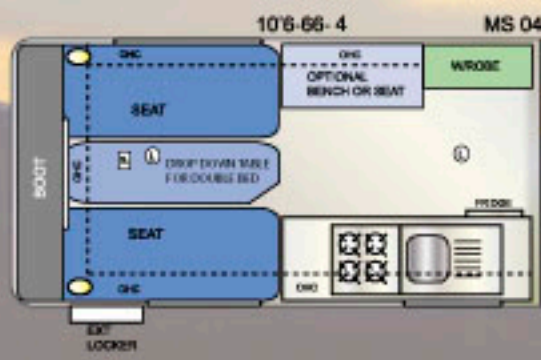

MINISPORT SERIES

ROYAL FLAIR CARAVANS
26-28 Merola Way,
Campbellfield, Victoria 3061
PH: (03) 9357 8118 FAX: (03) 9357 8330
email: sales@royalflair.com.au

Dealer