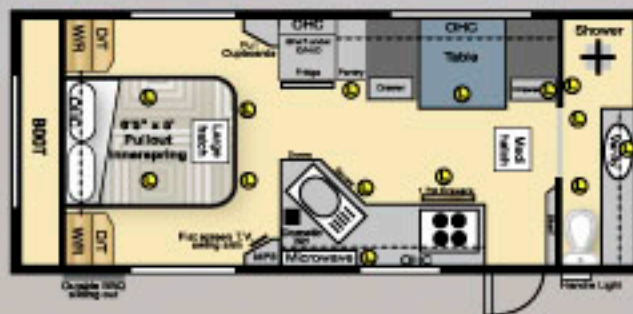

www.royalflair.com.au

The Manor

The Manor Standard Features

Electric Brakes
 2 x 95lt water tanks
 Simplicity Suspension
 Galvanised Wheel Arches
 Large Fibreglass Storage Boot
 Galvanised Chassis
 Drop Down Jacks
 Checker Plate Step
 195 x 14 Mag Alloy Rims
 Wheel Spats
 Looped Bumper Bar
 Spare Wheel
 2 x Internal 4kg Gas Bottle
 Full Fibreglass Mould
 Awning 9000
 Security Door
 Full Insulation
 Stoneshield
 Water Tank Cover
 Lockable Water Filler
 Mains Pressure Inlet
 Mains Pressure Tap
 External Power Point
 LED External Lights
 Water Filter
 Frosted Doors
 Lift Up Single Bed Storage
 5' x 6'5 Adjustable Bed
 5' x 6'5 Innerspring Mattress
 Complete Doona Set
 Galvanised Flooring
 Extra Jockey Wheel clamp
 Tap on A/Frame
 Drawers under seating
 Roman Blinds
 Pillow Upholstery Backrest
 High Density Foam
 Laminex Splash Back Up To OHC
 Pots & Pans Drawers

Sliding Pantry
 OHC With Gas Struts
 Timber Pelmets
 Bathroom Accessories
 Full Fibreglass Shower
 Fire Extinguisher
 Towel Hanger Under OHC
 Flickmixer Tap
 Sink Cover
 Padded Kick Boards
 Clock
 Royal Sink
 Water Gauge
 1 x Electric 3 x Gas Burner/Oven
 RM 2555 Fridge
 Microwave
 T.V. Plug
 12V Rangehood
 All 12V Lighting
 Volt Meter & Power Panel
 Circuit Power Panel
 Dual Battery Charging
 Wynguard Antenna
 MP3 DVD Player
 LCD 240v/12v 15"
 External Speaker
 Anderson Plug

2 x 100 Amp Battery/Charger 20 Amp
 2 x 85 Watt Solar Panels
 Swivel Toilet
 Annex Light
 Pressure Hatch
 Rubbish Bin
 All Drawers On Runners
 External BBQ
 External Fold Out Table
 Shelves In OHC
 Poly Windows
 Med Hatch
 Heck Hatch
 Wine Cooler 26 x 49.8 x 41.5cm
 Down Lights 12v
 Hydraulic Jack
 Boot Light
 Cal 136/A/C
 European Furniture
 Suburban 240v/Gas HWS
 6" Chassis/A Frame
 8" Jockey Wheel
 30 Amp Solar Controller
 40 Amp Circ Breaker
 Pre-Wire for Solar
 Smoke Detector
 Door Handle 12v