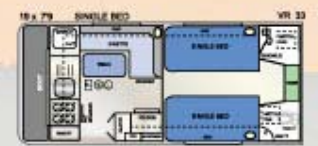

All Royal Flair Caravans and Pop Tops are covered by an Australia wide 1 year warranty.

www.royalflair.com.au

Shower Caravans

Van Royce

Van Royce Standard Features

Electric Brakes
Leaf Spring Suspension
Galvanised Wheel Arches
Galvanised Chassis
2" Heavy Duty Axle
Wheel Spats
195 x 14 Light Truck Alloy
2 x 4.5kg Gas Bottles
Looped Bumper Bar & Spare Wheel
Front Storage Boot
Stonesheild
Pebbleguard
Lockable Water Filler
City Mains Pressure Inlet
Mains Pressure Tap
Detachable Flyscreens(Tent Section)
External Power Point
Annex Light
Full Insulation
Lift Up Single Bed Storage
Innerspring Mattress 4'6 X 6'2
Bedspread
Mirrored Wardrobe Doors
Lead Light Doors
Bathroom accessories
2" Raiser
Winegard