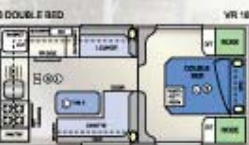

All Royal Flair Caravans and Pop Tops are covered by an Australia wide 1 year warranty.

www.royalflair.com.au

Shower Caravans

Van Royce

Van Royce Standard Features

Electric Brakes
Leaf Spring Suspension
Galvanised Wheel Arches
Galvanised Chassis
2" Heavy Duty Axle
Wheel Spats
195 x 14 Light Truck Alloy
2 x 4.5kg Gas Bottles
Looped Bumper Bar & Spare Wheel
Front Storage Boot
Stonesheild
Pebbleguard
Lockable Water Filler
City Mains Pressure Inlet
Mains Pressure Tap
Detachable Flyscreens(Tent Section)
External Power Point
Annex Light
Full Insulation
Lift Up Single Bed Storage
Innerspring Mattress 4'6 X 6'2
Bedspread
Mirrored Wardrobe Doors
Lead Light Doors
Bathroom accessories
2" Raiser
Winegard