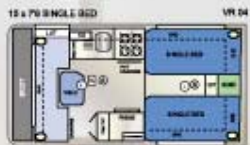

All Royal Flair Caravans and Pop Tops are covered by an Australia wide 1 year warranty.

www.royalflair.com.au

Shower Caravans

Van Royce

Van Royce Standard Features

Electric Brakes
Leaf Spring Suspension
Galvanised Wheel Arches
Galvanised Chassis
2" Heavy Duty Axle
Wheel Spats
195 x 14 Light Truck Alloy
2 x 4.5kg Gas Bottles
Looped Bumper Bar & Spare Wheel
Front Storage Boot
Stonesheild
Pebbleguard
Lockable Water Filler
City Mains Pressure Inlet
Mains Pressure Tap
Detachable Flyscreens(Tent Section)
External Power Point
Annex Light
Full Insulation
Lift Up Single Bed Storage
Innerspring Mattress 4'6 X 6'2
Bedspread
Mirrored Wardrobe Doors
Lead Light Doors
Bathroom accessories
2" Raiser
Winegard