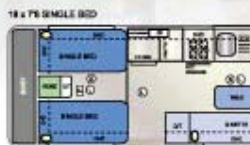

All Royal Flair Caravans and Pop Tops are covered by an Australia wide 1 year warranty.

www.royalflair.com.au

Shower Caravans

Van Royce

Van Royce Standard Features

Electric Brakes
Leaf Spring Suspension
Galvanised Wheel Arches
Galvanised Chassis
2" Heavy Duty Axle
Wheel Spats
195 x 14 Light Truck Alloy
2 x 4.5kg Gas Bottles
Looped Bumper Bar & Spare Wheel
Front Storage Boot
Stonesheild
Pebbleguard
Lockable Water Filler
City Mains Pressure Inlet
Mains Pressure Tap
Detachable Flyscreens(Tent Section)
External Power Point
Annex Light
Full Insulation
Lift Up Single Bed Storage
Innerspring Mattress 4'6 X 6'2
Bedspread
Mirrored Wardrobe Doors
Lead Light Doors
Bathroom accessories
2" Raiser
Winegard