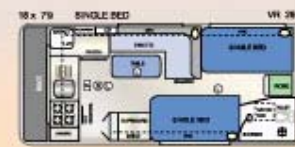

All Royal Flair Caravans and Pop Tops are covered by an Australia wide 1 year warranty.

www.royalflair.com.au

Shower Caravans

Van Royce

Van Royce Standard Features

Electric Brakes
Leaf Spring Suspension
Galvanised Wheel Arches
Galvanised Chassis
2" Heavy Duty Axle
Wheel Spats
195 x 14 Light Truck Alloy
2 x 4.5kg Gas Bottles
Looped Bumper Bar & Spare Wheel
Front Storage Boot
Stonesheild
Pebbleguard
Lockable Water Filler
City Mains Pressure Inlet
Mains Pressure Tap
Detachable Flyscreens(Tent Section)
External Power Point
Annex Light
Full Insulation
Lift Up Single Bed Storage
Innerspring Mattress 4'6 X 6'2
Bedspread
Mirrored Wardrobe Doors
Lead Light Doors
Bathroom accessories
2" Raiser
Winegard