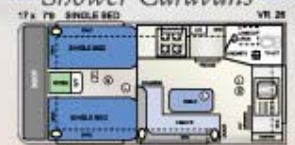

All Royal Flair Caravans and Pop Tops are covered by an Australia wide 1 year warranty.

www.royalflair.com.au

Shower Caravans

Van Royce

Van Royce Standard Features

Electric Brakes
Leaf Spring Suspension
Galvanised Wheel Arches
Galvanised Chassis
2" Heavy Duty Axle
Wheel Spats
195 x 14 Light Truck Alloy
2 x 4.5kg Gas Bottles
Looped Bumper Bar & Spare Wheel
Front Storage Boot
Stonesheild
Pebbleguard
Lockable Water Filler
City Mains Pressure Inlet
Mains Pressure Tap
Detachable Flyscreens(Tent Section)
External Power Point
Annex Light
Full Insulation
Lift Up Single Bed Storage
Innerspring Mattress 4'6 X 6'2
Bedspread
Mirrored Wardrobe Doors
Lead Light Doors
Bathroom accessories
2" Raiser
Winegard