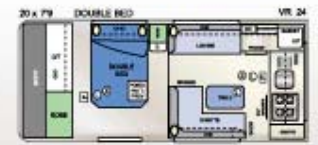

All Royal Flair Caravans and Pop Tops are covered by an Australia wide 1 year warranty.

www.royalflair.com.au

Shower Caravans

Van Royce

Van Royce Standard Features

Electric Brakes
Leaf Spring Suspension
Galvanised Wheel Arches
Galvanised Chassis
2" Heavy Duty Axle
Wheel Spats
195 x 14 Light Truck Alloy
2 x 4.5kg Gas Bottles
Looped Bumper Bar & Spare Wheel
Front Storage Boot
Stonesheild
Pebbleguard
Lockable Water Filler
City Mains Pressure Inlet
Mains Pressure Tap
Detachable Flyscreens(Tent Section)
External Power Point
Annex Light
Full Insulation
Lift Up Single Bed Storage
Innerspring Mattress 4'6 X 6'2
Bedspread
Mirrored Wardrobe Doors
Lead Light Doors
Bathroom accessories
2" Raiser
Winegard