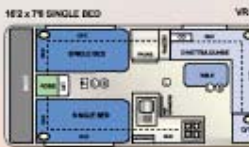

All Royal Flair Caravans and Pop Tops are covered by an Australia wide 1 year warranty.

www.royalflair.com.au

Shower Caravans

Van Royce

Van Royce Standard Features

Electric Brakes
Leaf Spring Suspension
Galvanised Wheel Arches
Galvanised Chassis
2" Heavy Duty Axle
Wheel Spats
195 x 14 Light Truck Alloy
2 x 4.5kg Gas Bottles
Looped Bumper Bar & Spare Wheel
Front Storage Boot
Stonesheild
Pebbleguard
Lockable Water Filler
City Mains Pressure Inlet
Mains Pressure Tap
Detachable Flyscreens(Tent Section)
External Power Point
Annex Light
Full Insulation
Lift Up Single Bed Storage
Innerspring Mattress 4'6 X 6'2
Bedspread
Mirrored Wardrobe Doors
Lead Light Doors
Bathroom accessories
2" Raiser
Winegard