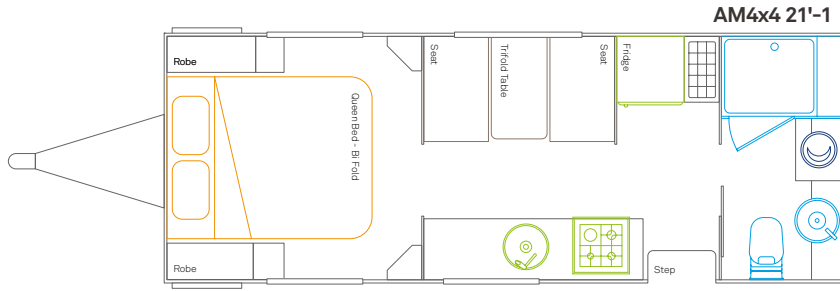

The Aussie Mate 4x4. Ruggedly handsome has just got better.

AUSSIE MATE 4x4

CHASSIS	LENGTH MM	WIDTH MM	HEIGHT MM	TARE WEIGHT	ATM WEIGHT	GTM WEIGHT
AM4x4 21'-1	6400	2325	3200	3135	3535	3285

WEIGHTS MAY VARY