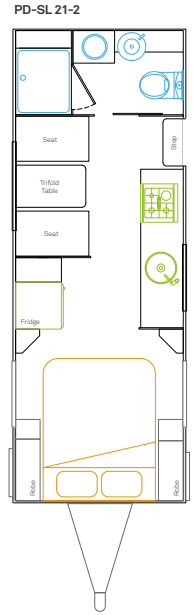

The PD Series. Versatility has never looked so good.

PD SERIES SL

CHASSIS	LENGTH MM	WIDTH MM	HEIGHT MM	TARE WEIGHT	ATM WEIGHT	GTM WEIGHT
PD-SL 18'6-2	5640	2325	2870	1890	2190	2020
PD-SL 18'6-3	5640	2325	2870	1940	2240	2060
PD-SL 19'4-1	5895	2325	2820	2070	2470	2275
PD-SL 20'-1	6095	2325	2820	2113	2513	2334
PD-SL 20'9-2	6325	2325	2820	2015	2315	2135
PD-SL 21-2	6400	2325	2820	2295	2695	2510

WEIGHTS MAY VARY

26-28 Merola Way Campbellfield VIC 3061
 t. [03] 9357 8118 f. [03] 9357 8330 e. sales@royalflair.com.au
www.royalflair.com.au

CHASSIS
Axle Straight
Bumper Bar Straight
Chassis Lightweight Supagal
Drop Down Jacks
Electric Brakes
Jockey Wheel 8" - single wide clamp
Lockable Coupling with Safety Chains
Precoated One Piece Floor
Spare Wheel Bolt On
Suspension Leaf Spring
Tyres 205x15"
Tyres 245x15" (PD-SL18'6-2)
ELECTRICAL
12 Pin Plug
150w Solar Panel & Regulator (PD-SL 20'-1 model only)
A/C Roof Dometic CAL 242R
Anderson Plug x1
Antenna Winegard
Awning Light (Wht)
Battery 1x 105 AMP & Charger
Breakaway
CD/Radio/MP3 & Speakers x2
Fridge Thetford N614E 184Lt
Genius Battery Management System
Handle Light External (Wht)
LCD/DVD Combo 24"
LED Internal Square Lights

PLUMBING
Chrome Flick Mixer Tap
City Mains Pressure Inlet
Drain Tap Fitted to Water Tank
Gas Bottle 9kg x2
Hot Water RV (PD-SL20'9-2)
HWS Gas/Electric (W/A)
Lockable Water Filler (Wht)
Mains Pressure Tap on A/Frame
Mini Grill 1x Electric 3x Gas
Pump 12v
Shower Glass Door (W/A)
Shower Mould Fibreglass (W/A)
Stainless Steel Sink
Toilet (W/A)
Vanity Ceramic (W/A)
Water Level Indicator
Water tank 95lt fitted w/stone guard (1 tank - no shower layouts 2 tanks shower layouts)
WINDOW WARE
Windows Double Glazed Euro White
SL EDITION FEATURES
150w Solar Panel and Regulator
2 x 9kg Gas Bottles
Daewoo Mini Front Loader (W/A)
Gas Bayonet
Silver External Low Profile Cladding