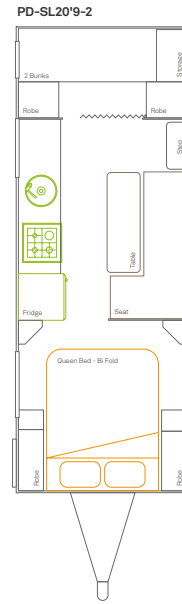

The PD Series. Versatility has never looked so good.

PD SERIES SL

CHASSIS	LENGTH MM	WIDTH MM	HEIGHT MM	TARE WEIGHT	ATM WEIGHT	GTM WEIGHT
PD-SL 18'6-2	5640	2325	2870	1890	2190	2020
PD-SL 18'6-3	5640	2325	2870	1940	2240	2060
PD-SL 19'4-1	5895	2325	2820	2070	2470	2275
PD-SL 20'-1	6095	2325	2820	2113	2513	2334
PD-SL 20'9-2	6325	2325	2820	2015	2315	2135
PD-SL 21-2	6400	2325	2820	2295	2695	2510

WEIGHTS MAY VARY

26-28 Merola Way Campbellfield VIC 3061
 t. [03] 9357 8118 f. [03] 9357 8330 e. sales@royalflair.com.au
www.royalflair.com.au

CHASSIS
Axle Straight
Bumper Bar Straight
Chassis Lightweight Supagal
Drop Down Jacks
Electric Brakes
Jockey Wheel 8" - single wide clamp
Lockable Coupling with Safety Chains
Precoated One Piece Floor
Spare Wheel Bolt On
Suspension Leaf Spring
Tyres 205x15"
Tyres 245x15" (PD-SL18'6-2)
ELECTRICAL
12 Pin Plug
150w Solar Panel & Regulator (PD-SL 20'-1 model only)
A/C Roof Dometic CAL 242R
Anderson Plug x1
Antenna Winegard
Awning Light (Wht)
Battery 1x 105 AMP & Charger
Breakaway
CD/Radio/MP3 & Speakers x2
Fridge Thetford N614E 184Lt
Genius Battery Management System
Handle Light External (Wht)
LCD/DVD Combo 24"
LED Internal Square Lights