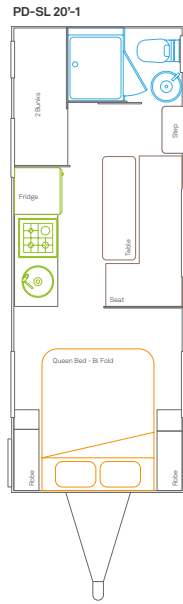

The PD Series. Versatility has never looked so good.

PD SERIES SL

CHASSIS	LENGTH MM	WIDTH MM	HEIGHT MM	TARE WEIGHT	ATM WEIGHT	GTM WEIGHT
PD-SL 18'6-2	5640	2325	2870	1890	2190	2020
PD-SL 18'6-3	5640	2325	2870	1940	2240	2060
PD-SL 19'4-1	5895	2325	2820	2070	2470	2275
PD-SL 20'-1	6095	2325	2820	2113	2513	2334
PD-SL 20'9-2	6325	2325	2820	2015	2315	2135
PD-SL 21-2	6400	2325	2820	2295	2695	2510

WEIGHTS MAY VARY

26-28 Merola Way Campbellfield VIC 3061
 t. [03] 9357 8118 f. [03] 9357 8330 e. sales@royalflair.com.au
www.royalflair.com.au

CHASSIS
Axle Straight
Bumper Bar Straight
Chassis Lightweight Supagal
Drop Down Jacks
Electric Brakes
Jockey Wheel 8" - single wide clamp
Lockable Coupling with Safety Chains
Precoated One Piece Floor
Spare Wheel Bolt On
Suspension Leaf Spring
Tyres 205x15"
Tyres 245x15" (PD-SL18'6-2)
ELECTRICAL
12 Pin Plug
150w Solar Panel & Regulator (PD-SL 20'-1 model only)
A/C Roof Dometic CAL 242R
Anderson Plug x1
Antenna Winegard
Awning Light (Wht)
Battery 1x 105 AMP & Charger
Breakaway
CD/Radio/MP3 & Speakers x2
Fridge Thetford N614E 184Lt
Genius Battery Management System
Handle Light External (Wht)
LCD/DVD Combo 24"
LED Internal Square Lights