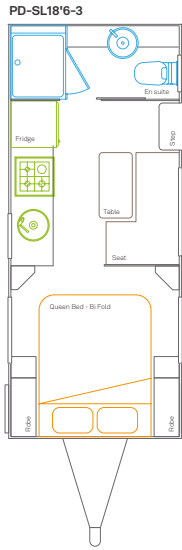

The PD Series. Versatility has never looked so good.

PD SERIES SL

CHASSIS	LENGTH MM	WIDTH MM	HEIGHT MM	TARE WEIGHT	ATM WEIGHT	GTM WEIGHT
PD-SL 18'6-2	5640	2325	2870	1890	2190	2020
PD-SL 18'6-3	5640	2325	2870	1940	2240	2060
PD-SL 19'4-1	5895	2325	2820	2070	2470	2275
PD-SL 20'-1	6095	2325	2820	2113	2513	2334
PD-SL 20'9-2	6325	2325	2820	2015	2315	2135
PD-SL 21-2	6400	2325	2820	2295	2695	2510

WEIGHTS MAY VARY

26-28 Merola Way Campbellfield VIC 3061
 t. [03] 9357 8118 f. [03] 9357 8330 e. sales@royalflair.com.au
www.royalflair.com.au

CHASSIS
Axle Straight
Bumper Bar Straight
Chassis Lightweight Supagal
Drop Down Jacks
Electric Brakes
Jockey Wheel 8" - single wide clamp
Lockable Coupling with Safety Chains
Precoated One Piece Floor
Spare Wheel Bolt On
Suspension Leaf Spring
Tyres 205x15"
Tyres 245x15" (PD-SL18'6-2)
ELECTRICAL
12 Pin Plug
150w Solar Panel & Regulator (PD-SL 20'-1 model only)
A/C Roof Dometic CAL 242R
Anderson Plug x1
Antenna Winegard
Awning Light (Wht)
Battery 1x 105 AMP & Charger
Breakaway
CD/Radio/MP3 & Speakers x2
Fridge Thetford N614E 184Lt
Genius Battery Management System
Handle Light External (Wht)
LCD/DVD Combo 24"
LED Internal Square Lights