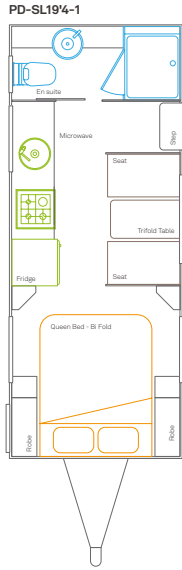

The PD Series. Versatility has never looked so good.

PD SERIES SL

CHASSIS	LENGTH MM	WIDTH MM	HEIGHT MM	TARE WEIGHT	ATM WEIGHT	GTM WEIGHT
PD-SL 18'6-2	5640	2325	2870	1890	2190	2020
PD-SL 18'6-3	5640	2325	2870	1940	2240	2060
PD-SL 19'4-1	5895	2325	2820	2070	2470	2275
PD-SL 20'-1	6095	2325	2820	2113	2513	2334
PD-SL 20'9-2	6325	2325	2820	2015	2315	2135
PD-SL 21-2	6400	2325	2820	2295	2695	2510

WEIGHTS MAY VARY

26-28 Merola Way Campbellfield VIC 3061
 t. [03] 9357 8118 f. [03] 9357 8330 e. sales@royalflair.com.au
www.royalflair.com.au

CHASSIS
Axle Straight
Bumper Bar Straight
Chassis Lightweight Supagal
Drop Down Jacks
Electric Brakes
Jockey Wheel 8" - single wide clamp
Lockable Coupling with Safety Chains
Precoated One Piece Floor
Spare Wheel Bolt On
Suspension Leaf Spring
Tyres 205x15"
Tyres 245x15" (PD-SL18'6-2)
ELECTRICAL
12 Pin Plug
150w Solar Panel & Regulator (PD-SL 20'-1 model only)
A/C Roof Dometic CAL 242R
Anderson Plug x1
Antenna Winegard
Awning Light (Wht)
Battery 1x 105 AMP & Charger
Breakaway
CD/Radio/MP3 & Speakers x2
Fridge Thetford N614E 184Lt
Genius Battery Management System
Handle Light External (Wht)
LCD/DVD Combo 24"
LED Internal Square Lights

PLUMBING
Chrome Flick Mixer Tap
City Mains Pressure Inlet
Drain Tap Fitted to Water Tank
Gas Bottle 9kg x2
Hot Water RV (PD-SL20'9-2)
HWS Gas/Electric (W/A)
Lockable Water Filler (Wht)
Mains Pressure Tap on A/Frame
Mini Grill 1x Electric 3x Gas
Pump 12v
Shower Glass Door (W/A)
Shower Mould Fibreglass (W/A)
Stainless Steel Sink
Toilet (W/A)
Vanity Ceramic (W/A)
Water Level Indicator
Water tank 95lt fitted w/stone guard (1 tank - no shower layouts 2 tanks shower layouts)
WINDOW WARE
Windows Double Glazed Euro White
SL EDITION FEATURES
150w Solar Panel and Regulator
2 x 9kg Gas Bottles
Daewoo Mini Front Loader (W/A)
Gas Bayonet
Silver External Low Profile Cladding