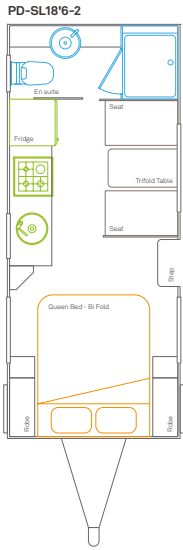

The PD Series. Versatility has never looked so good.

PD SERIES SL

CHASSIS	LENGTH MM	WIDTH MM	HEIGHT MM	TARE WEIGHT	ATM WEIGHT	GTM WEIGHT
PD-SL 18'6-2	5640	2325	2870	1890	2190	2020
PD-SL 18'6-3	5640	2325	2870	1940	2240	2060
PD-SL 19'4-1	5895	2325	2820	2070	2470	2275
PD-SL 20'-1	6095	2325	2820	2113	2513	2334
PD-SL 20'9-2	6325	2325	2820	2015	2315	2135
PD-SL 21-2	6400	2325	2820	2295	2695	2510

WEIGHTS MAY VARY

26-28 Merola Way Campbellfield VIC 3061
 t. [03] 9357 8118 f. [03] 9357 8330 e. sales@royalflair.com.au
www.royalflair.com.au

CHASSIS
Axle Straight
Bumper Bar Straight
Chassis Lightweight Supagal
Drop Down Jacks
Electric Brakes
Jockey Wheel 8" - single wide clamp
Lockable Coupling with Safety Chains
Precoated One Piece Floor
Spare Wheel Bolt On
Suspension Leaf Spring
Tyres 205x15"
Tyres 245x15" (PD-SL18'6-2)
ELECTRICAL
12 Pin Plug
150w Solar Panel & Regulator (PD-SL 20'-1 model only)
A/C Roof Dometic CAL 242R
Anderson Plug x1
Antenna Winegard
Awning Light (Wht)
Battery 1x 105 AMP & Charger
Breakaway
CD/Radio/MP3 & Speakers x2
Fridge Thetford N614E 184Lt
Genius Battery Management System
Handle Light External (Wht)
LCD/DVD Combo 24"
LED Internal Square Lights