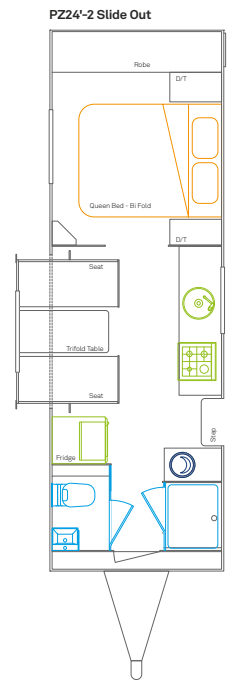

Taking only minutes to set up and once mastered, is arguably quicker to roll out than the self winding awning which is standard on all models, the Deck gives the Piazza an additional 9sqm of undercover living space and is especially useful if considering traveling with pets. With the addition of a TV/DVD, lighting and speakers, as well as a 12V socket, this area truly comes alive on those beautiful balmy nights. Incorporating the usual levels of high quality materials, finishings and top spec appliances associated with more expensive caravans, the Piazza is a unique Melbourne design idea that shows innovation and 'outside the box' thinking can still excite in our industry.

The Piazza. Outside the box. Literally.

CHASSIS	LENGTH MM	WIDTH MM	HEIGHT MM	TARE WEIGHT	ATM WEIGHT	GTM WEIGHT
PZ16'6-1	5030	2350	2870	2411	2900	2672
PZ18'6-1	5945	2350	2870	2558	3000	2797
PZ21'-1	6400	2350	2870	2669	3169	2968
PZ21'6 Slide Out	6555	2350	3080	2965	3365	3200
PZ24'-1	7315	2350	2920	2900	3300	3030
PZ24'-2 Slide Out	7315	2350	3080	3155	3500	3160