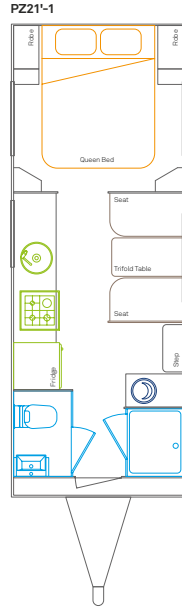

Taking only minutes to set up and once mastered, is arguably quicker to roll out than the self winding awning which is standard on all models, the Deck gives the Piazza an additional 9sqm of undercover living space and is especially useful if considering traveling with pets. With the addition of a TV/DVD, lighting and speakers, as well as a 12V socket, this area truly comes alive on those beautiful balmy nights. Incorporating the usual levels of high quality materials, finishings and top spec appliances associated with more expensive caravans, the Piazza is a unique Melbourne design idea that shows innovation and 'outside the box' thinking can still excite in our industry.

The Piazza. Outside the box. Literally.

CHASSIS	LENGTH MM	WIDTH MM	HEIGHT MM	TARE WEIGHT	ATM WEIGHT	GTM WEIGHT
PZ16'6-1	5030	2350	2870	2411	2900	2672
PZ18'6-1	5945	2350	2870	2558	3000	2797
PZ21'-1	6400	2350	2870	2669	3169	2968
PZ21'6 Slide Out	6555	2350	3080	2965	3365	3200
PZ24'-1	7315	2350	2920	2900	3300	3030
PZ24'-2 Slide Out	7315	2350	3080	3155	3500	3160