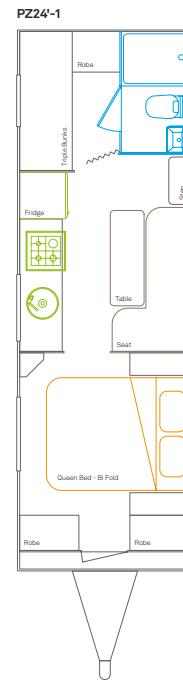

Taking only minutes to set up and once mastered, is arguably quicker to roll out than the self winding awning which is standard on all models, the Deck gives the Piazza an additional 9sqm of undercover living space and is especially useful if considering traveling with pets. With the addition of a TV/DVD, lighting and speakers, as well as a 12V socket, this area truly comes alive on those beautiful balmy nights. Incorporating the usual levels of high quality materials, finishings and top spec appliances associated with more expensive caravans, the Piazza is a unique Melbourne design idea that shows innovation and 'outside the box' thinking can still excite in our industry.

The Piazza. Outside the box. Literally.

CHASSIS	LENGTH MM	WIDTH MM	HEIGHT MM	TARE WEIGHT	ATM WEIGHT	GTM WEIGHT
PZ16'6-1	5030	2350	2870	2411	2900	2672
PZ18'6-1	5945	2350	2870	2558	3000	2797
PZ21'-1	6400	2350	2870	2669	3169	2968
PZ21'6 Slide Out	6555	2350	3080	2965	3365	3200
PZ24'-1	7315	2350	2920	2900	3300	3030
PZ24'-2 Slide Out	7315	2350	3080	3155	3500	3160