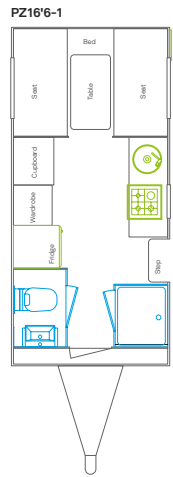

Taking only minutes to set up and once mastered, is arguably quicker to roll out than the self winding awning which is standard on all models, the Deck gives the Piazza an additional 9sqm of undercover living space and is especially useful if considering traveling with pets. With the addition of a TV/DVD, lighting and speakers, as well as a 12V socket, this area truly comes alive on those beautiful balmy nights. Incorporating the usual levels of high quality materials, finishings and top spec appliances associated with more expensive caravans, the Piazza is a unique Melbourne design idea that shows innovation and 'outside the box' thinking can still excite in our industry.

The Piazza. Outside the box. Literally.

CHASSIS	LENGTH MM	WIDTH MM	HEIGHT MM	TARE WEIGHT	ATM WEIGHT	GTM WEIGHT
PZ16'6-1	5030	2350	2870	2411	2900	2672
PZ18'6-1	5945	2350	2870	2558	3000	2797
PZ21'-1	6400	2350	2870	2669	3169	2968
PZ21'6 Slide Out	6555	2350	3080	2965	3365	3200
PZ24'-1	7315	2350	2920	2900	3300	3030
PZ24'-2 Slide Out	7315	2350	3080	3155	3500	3160