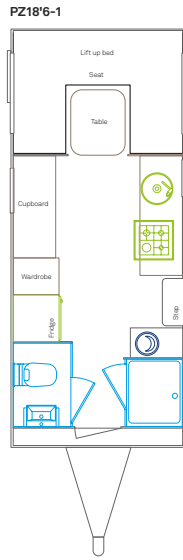

Taking only minutes to set up and once mastered, is arguably quicker to roll out than the self winding awning which is standard on all models, the Deck gives the Piazza an additional 9sqm of undercover living space and is especially useful if considering traveling with pets. With the addition of a TV/DVD, lighting and speakers, as well as a 12V socket, this area truly comes alive on those beautiful balmy nights. Incorporating the usual levels of high quality materials, finishings and top spec appliances associated with more expensive caravans, the Piazza is a unique Melbourne design idea that shows innovation and 'outside the box' thinking can still excite in our industry.

The Piazza. Outside the box. Literally.

CHASSIS	LENGTH MM	WIDTH MM	HEIGHT MM	TARE WEIGHT	ATM WEIGHT	GTM WEIGHT
PZ16'6-1	5030	2350	2870	2411	2900	2672
PZ18'6-1	5945	2350	2870	2558	3000	2797
PZ21'-1	6400	2350	2870	2669	3169	2968
PZ21'6 Slide Out	6555	2350	3080	2965	3365	3200
PZ24'-1	7315	2350	2920	2900	3300	3030
PZ24'-2 Slide Out	7315	2350	3080	3155	3500	3160