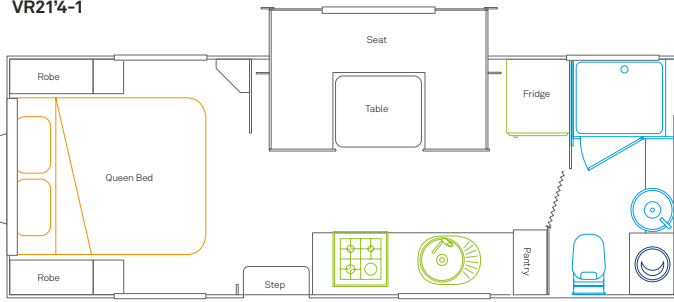

The VanRoyce. The hallmark of the Royal Flair brand.

VR21'4-1

VR23'-1

VANROYCE

CHASSIS	LENGTH MM	WIDTH MM	HEIGHT MM	TARE WEIGHT	ATM WEIGHT	GTM WEIGHT
VR21'4-1 Slideout	6500	2325	2900	-	-	-
VR23'-1 Slideout	7010	2325	2900	3005	3605	3265