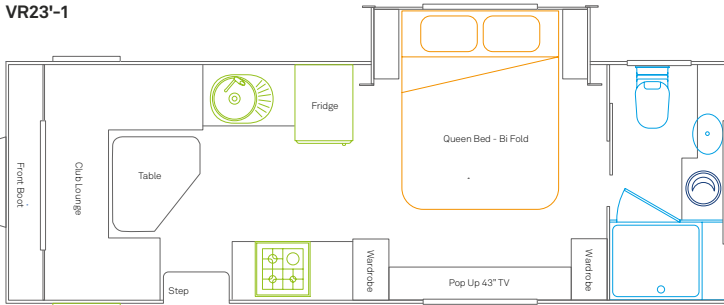

The VanRoyce. The hallmark of the Royal Flair brand.

VR21'4-1

VR23'-1

VANROYCE

CHASSIS	LENGTH MM	WIDTH MM	HEIGHT MM	TARE WEIGHT	ATM WEIGHT	GTM WEIGHT
VR21'4-1 Slideout	6500	2325	2900	-	-	-
VR23'-1 Slideout	7010	2325	2900	3005	3605	3265