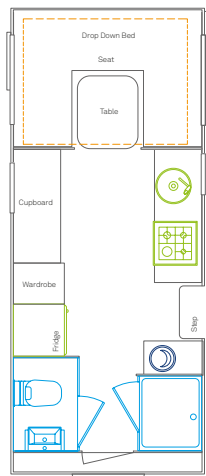

Taking only minutes to set up and once mastered, is arguably quicker to roll out than the self winding awning which is standard on all models, the Deck gives the Piazza an additional 9sqm of undercover living space and is especially useful if considering traveling with pets. With the addition of a TV/DVD, lighting and speakers, as well as a 12V socket, this area truly comes alive on those beautiful balmy nights. Incorporating the usual levels of high quality materials, finishings and top spec appliances associated with more expensive caravans, the Piazza is a unique Melbourne design idea that shows innovation and 'outside the box' thinking can still excite in our industry.

The Piazza. Outside the box. Literally.

PZ18'6-1E

PZ20'-1E

PZ21'-1

PZ21'2E

PZ21'6 Slide Out

PZ24'-2 Slide Out

CHASSIS	LENGTH MM	WIDTH MM	HEIGHT MM	TARE WEIGHT	ATM WEIGHT	GTM WEIGHT
PZ18'6-1E	5945	2350	2870	2558	3000	2797
PZ20'-1E	6070	2350	2870	-	-	-
PZ21'-1	6400	2350	2870	2669	3169	2968
PZ21'-2E	6400	2350	2870	2945	3545	3265
PZ21'6 Slide Out	6555	2350	3080	2965	3365	3200
PZ24'-2 Slide Out	7315	2350	3080	3155	3500	3160