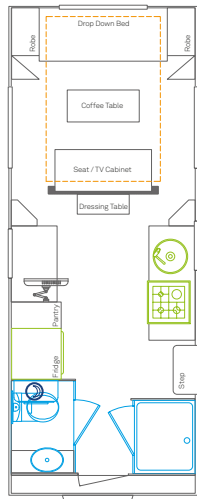

Taking only minutes to set up and once mastered, is arguably quicker to roll out than the self winding awning which is standard on all models, the Deck gives the Piazza an additional 9sqm of undercover living space and is especially useful if considering traveling with pets. With the addition of a TV/DVD, lighting and speakers, as well as a 12V socket, this area truly comes alive on those beautiful balmy nights. Incorporating the usual levels of high quality materials, finishings and top spec appliances associated with more expensive caravans, the Piazza is a unique Melbourne design idea that shows innovation and 'outside the box' thinking can still excite in our industry.

The Piazza. Outside the box. Literally.

PZ18'6-1E

PZ20'-1E

PZ21'-1

PZ21'2E

PZ21'6 Slide Out

PZ24'-2 Slide Out

CHASSIS	LENGTH MM	WIDTH MM	HEIGHT MM	TARE WEIGHT	ATM WEIGHT	GTM WEIGHT
PZ18'6-1E	5945	2350	2870	2558	3000	2797
PZ20'-1E	6070	2350	2870	-	-	-
PZ21'-1	6400	2350	2870	2669	3169	2968
PZ21'-2E	6400	2350	2870	2945	3545	3265
PZ21'6 Slide Out	6555	2350	3080	2965	3365	3200
PZ24'-2 Slide Out	7315	2350	3080	3155	3500	3160